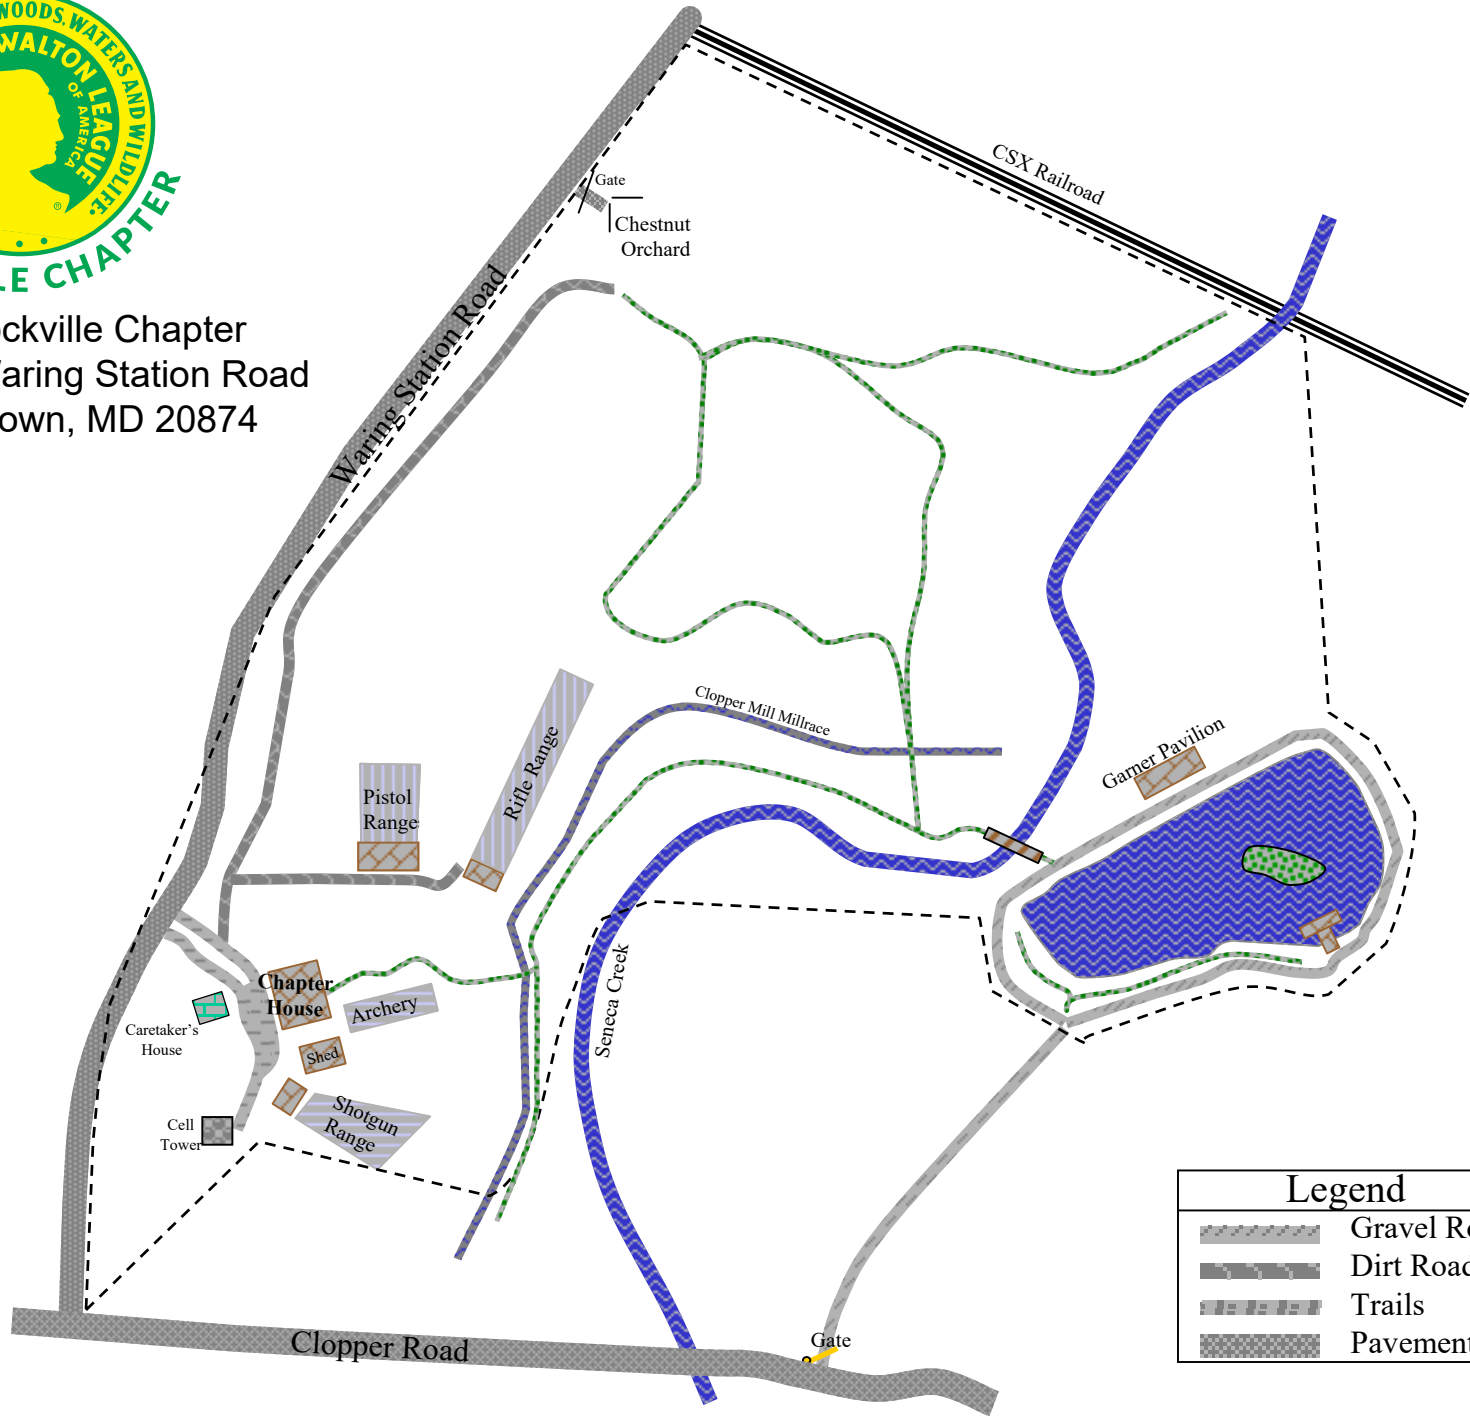

IWLA Rockville Chapter
 18301 Waring Station Road
 Germantown, MD 20874

Legend	
	Gravel Road
	Dirt Road
	Trails
	Pavement